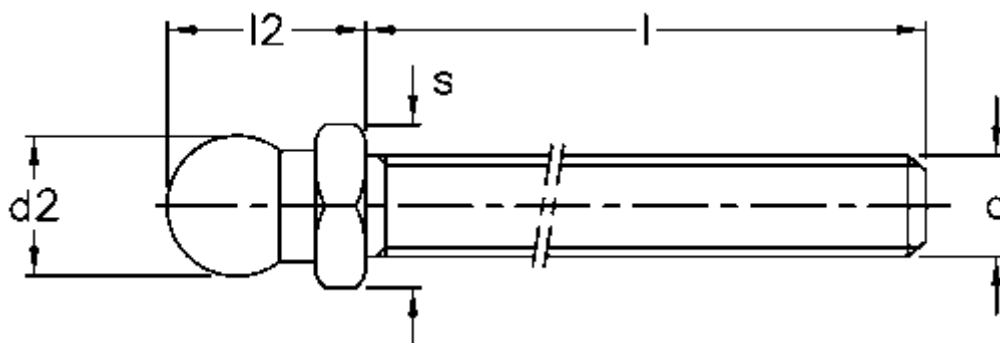

Article number: 2310302641

Description: E+G Threaded stem, Zinc-plated steel  
SM-24-M16x138

## Measures

$d = M16$

$d_2 = 23.9$

$l = 138$

$l_2 = 37$

$s = 24$